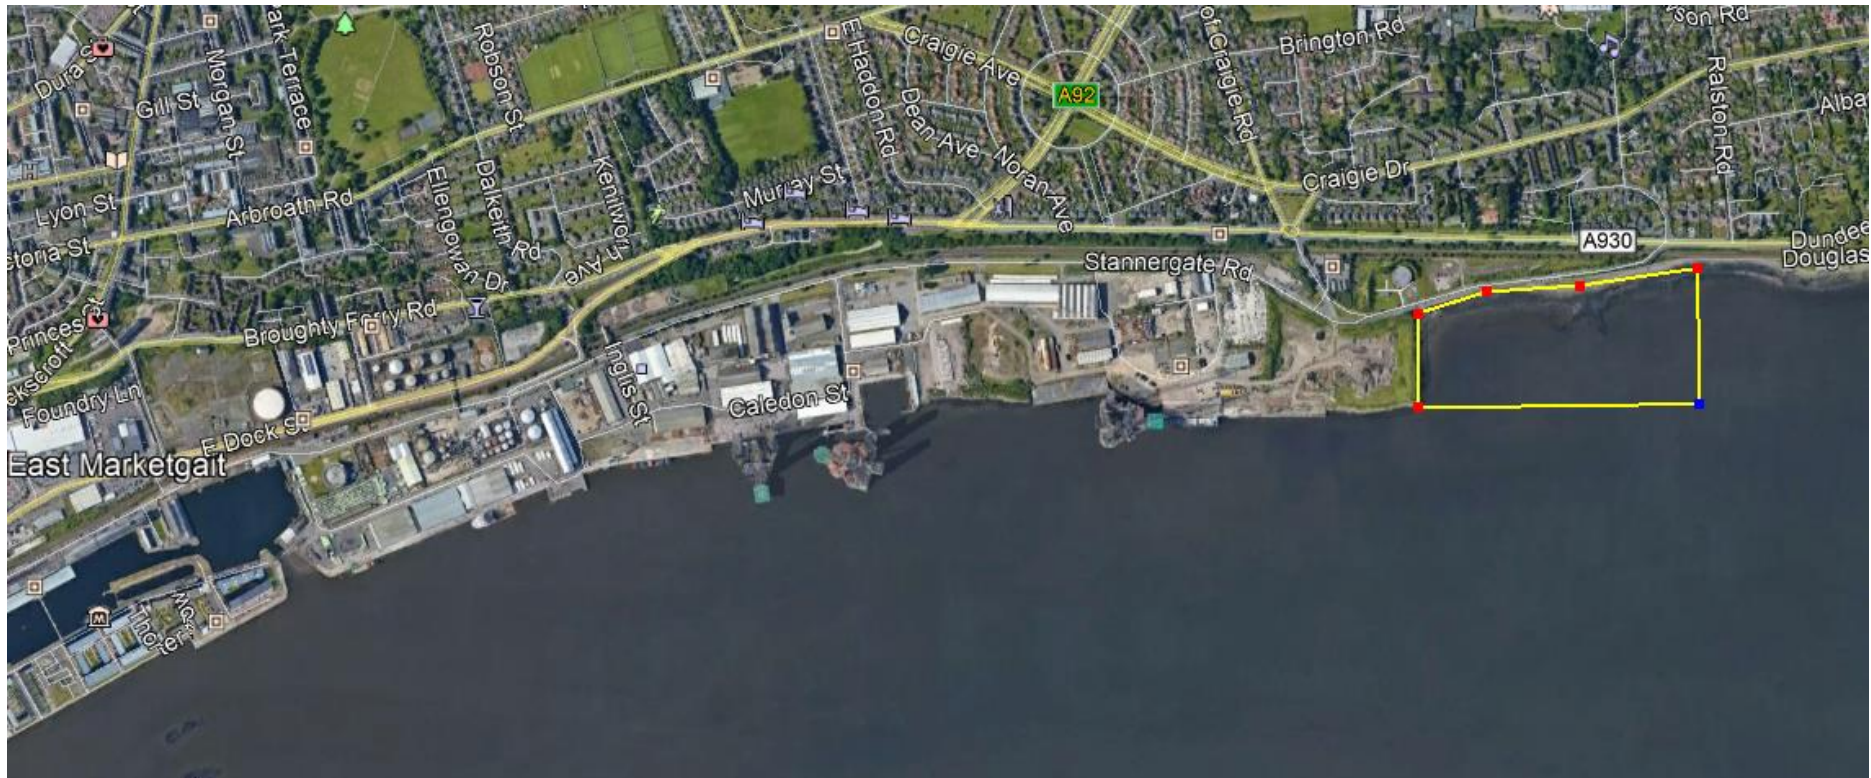

**Forth Ports Ltd, Port of Dundee - National Development Proposal, 30 April 2020**

**Photographs illustrating boundary of the Port of Dundee and land proposed for reclamation**

Port of Dundee, boundary outlined in yellow.

**Forth Ports Ltd, Port of Dundee - National Development Proposal, 30 April 2020**

**Aerial images illustrating boundary of the Port of Dundee and land proposed for reclamation**

Land proposed for reclamation to support offshore wind energy development and decommissioning activities outlined in yellow